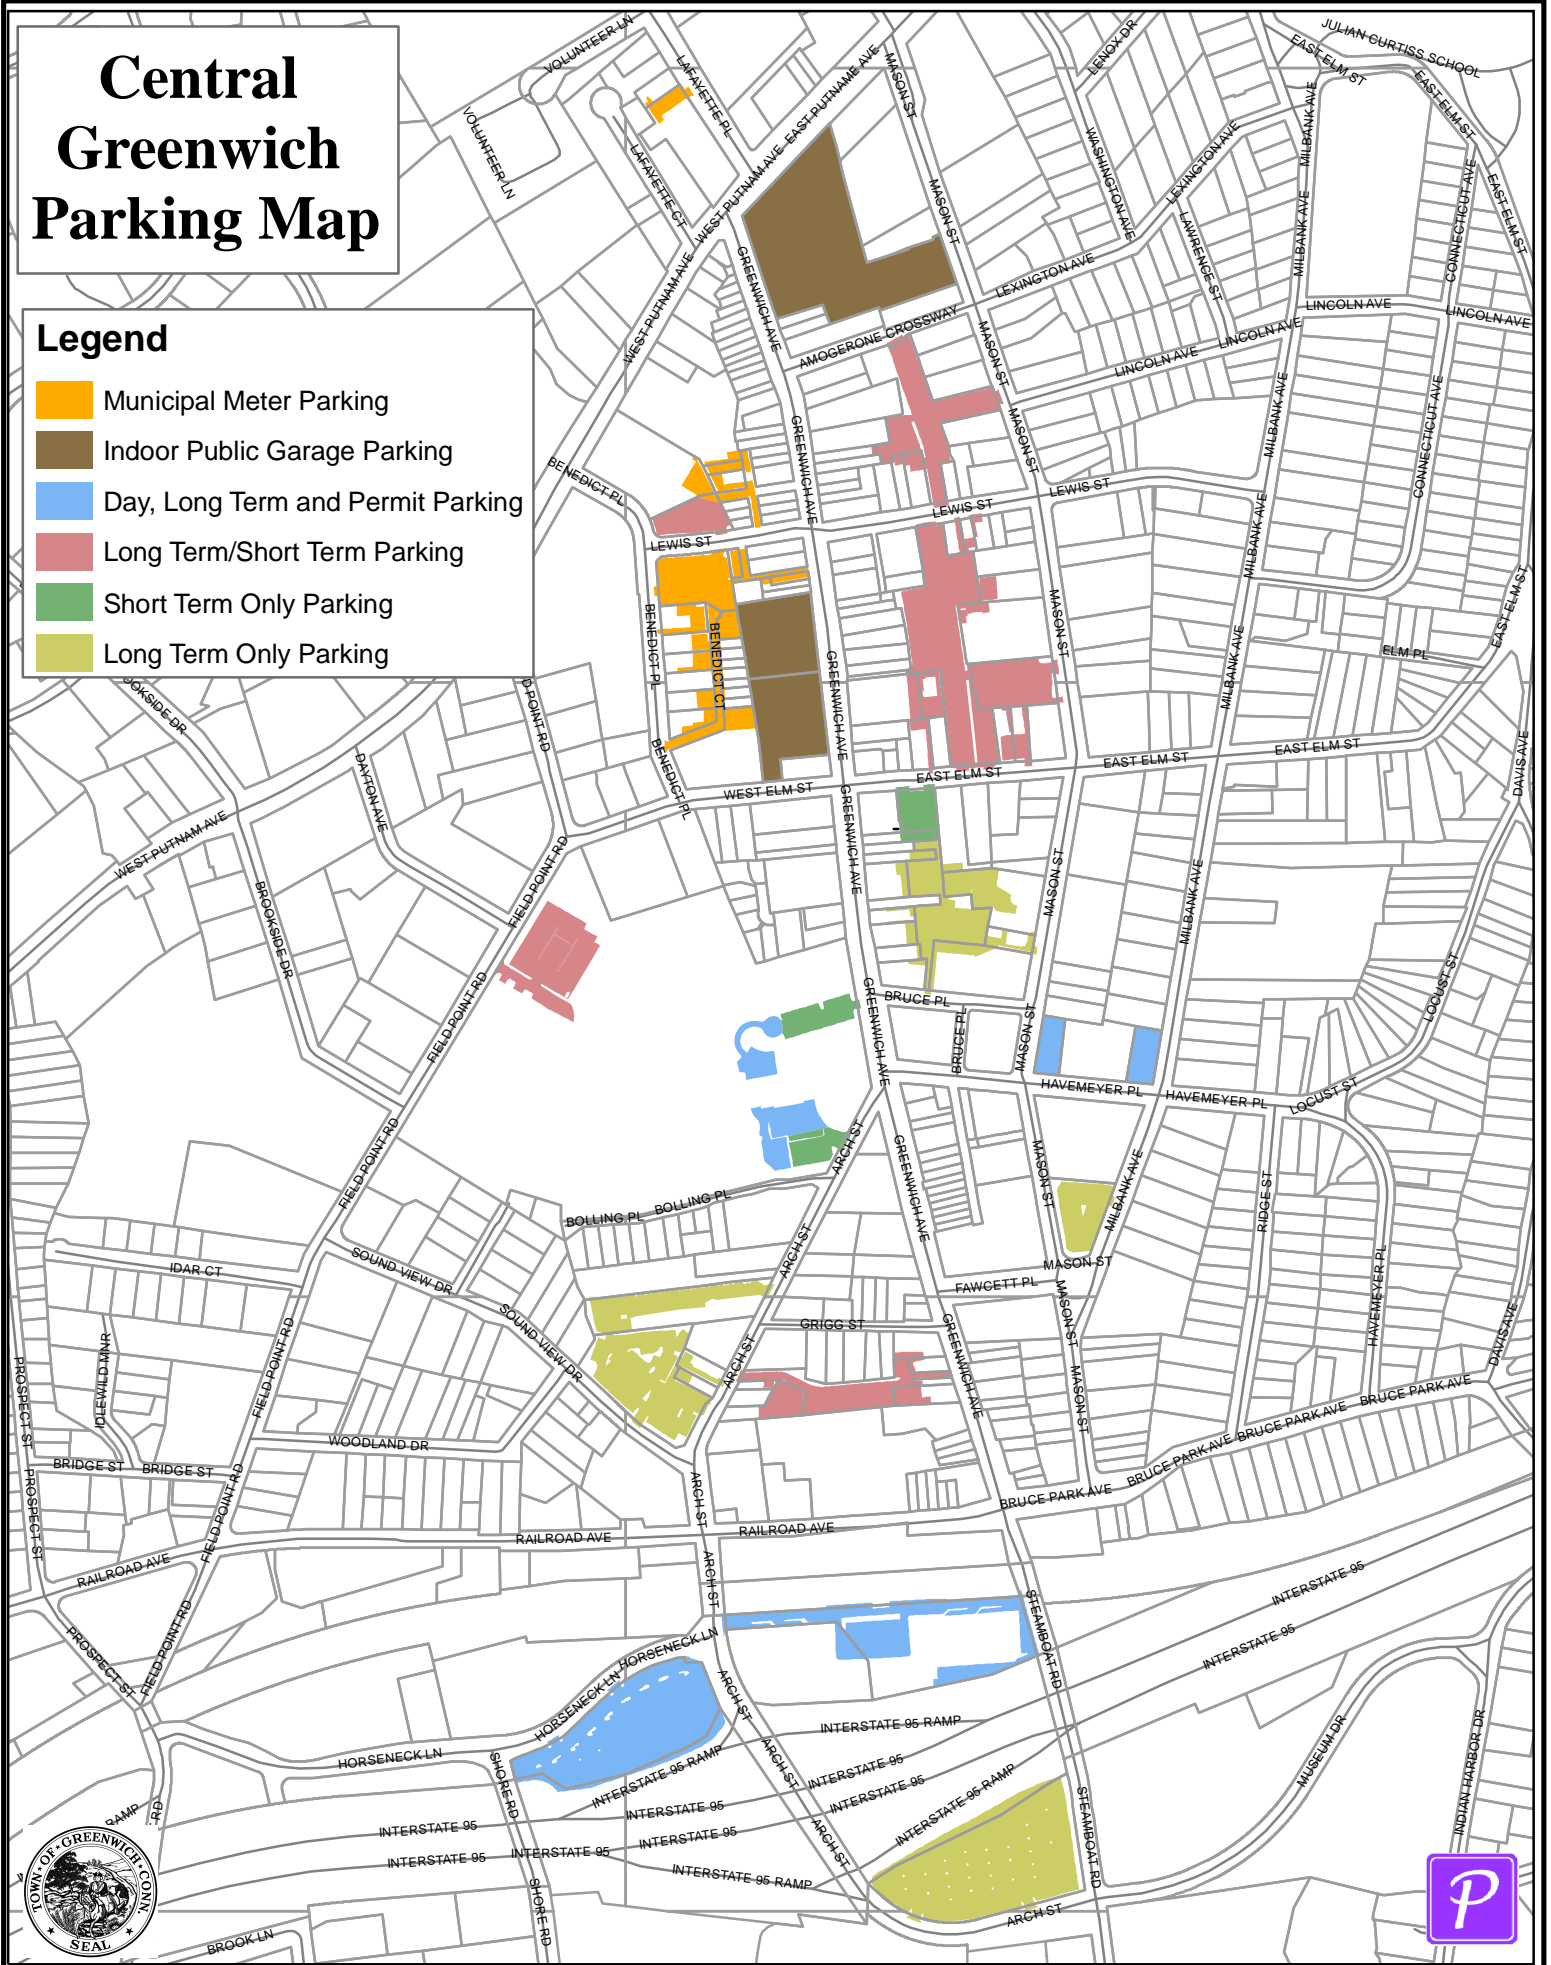

Central Greenwich Parking Map

Legend

- Municipal Meter Parking
- Indoor Public Garage Parking
- Day, Long Term and Permit Parking
- Long Term/Short Term Parking
- Short Term Only Parking
- Long Term Only Parking